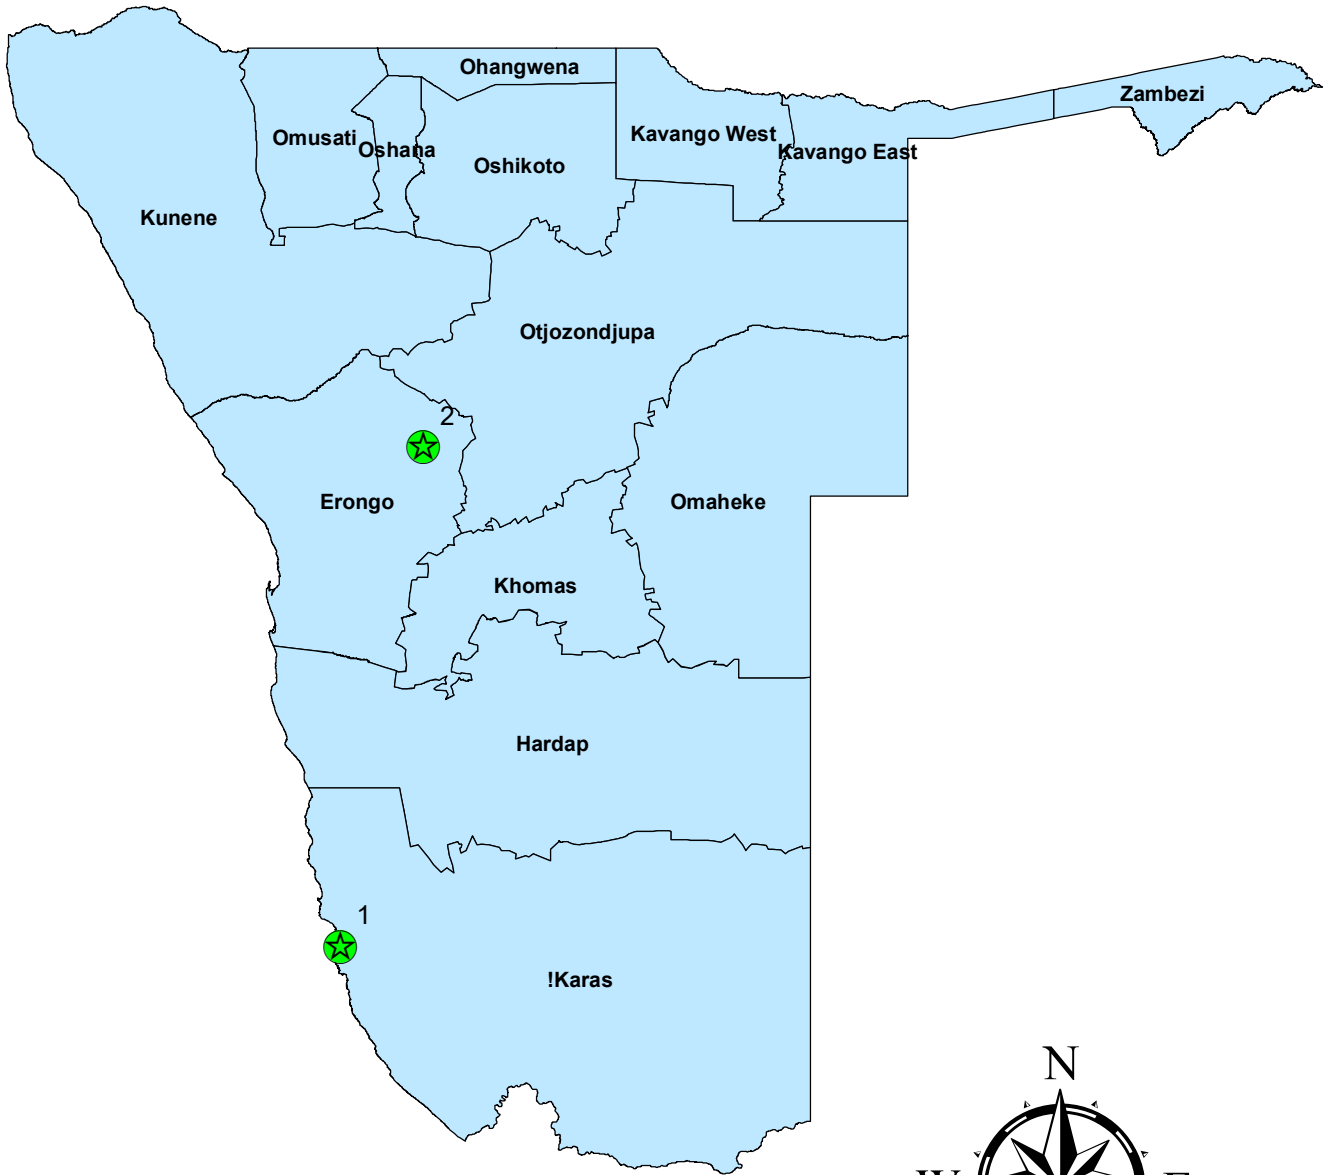

June 2023

MSB (Operational)

Number	Name	Technology	Off-taker	Location	Installed capacity (MW)
1	Skeleton Coast Trawling	Solar PV	Own Consumption	Luderitz, Karas Region	2.593
2	NamPower (Omburu)	Solar PV	NamPower	Omaruru, Erongo Region	28.9
Total Capacity					31.493